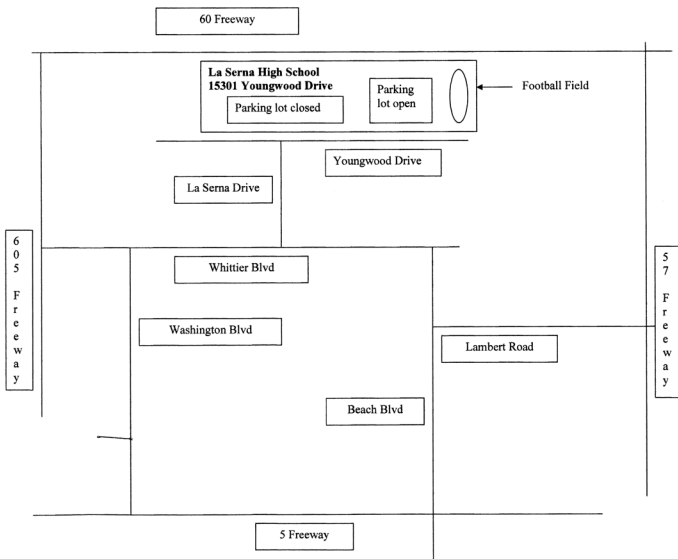

WHITTIER

LA SERNA HIGH SCHOOL
15301 YOUNGWOOD DRIVE, WHITTIER