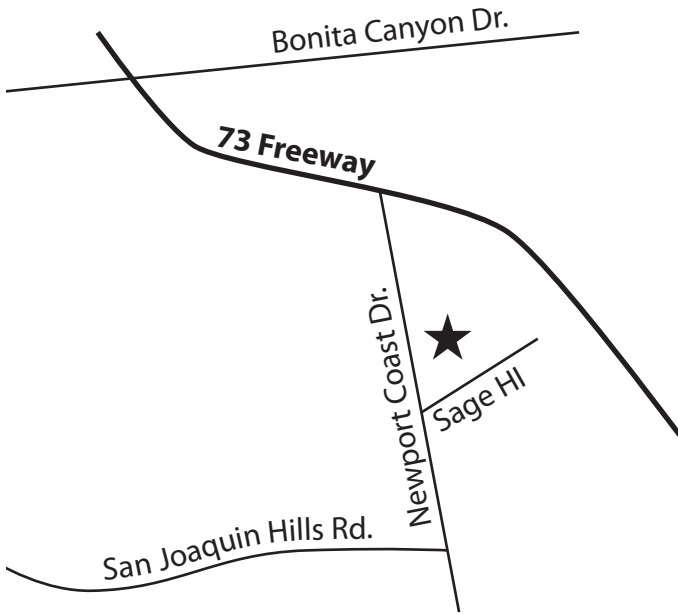

# NORWALK/SFS

LITTLE LAKE PARK

10900 PIONEER BLVD., SANTA FE SPRINGS

Facilities: Restrooms  
Snack Bar Phone  
Sm. Bleachers

# NEWPORT-MESA

**SAGE HILL HIGH SCHOOL**  
20402 NEWPORT COAST DRIVE, NEWPORT COAST

**★WEEK 7 ONLY★**  
**BONITA CREEK PARK, NEWPORT NORTH**  
LA SALUD, NEWPORT BEACH

# WHITTIER

**LA SERNA HIGH SCHOOL**  
15301 YOUNGWOOD DRIVE, WHITTIER