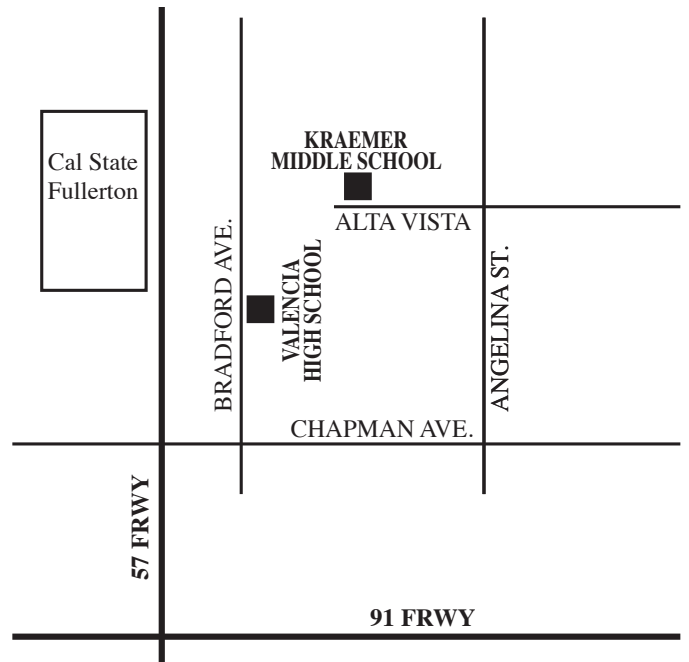

PLACENTIA

KRAEMER MIDDLE SCHOOL JV FIELD
645 NORTH ANGELINA DRIVE, PLACENTIA

VALENCIA HIGH SCHOOL
500 NORTH BRADFORD AVE., PLACENTIA

Cal State Fullerton

KRAEMER MIDDLE SCHOOL

ALTA VISTA

VALENCIA HIGH SCHOOL

CHAPMAN AVE.

91 FRWY