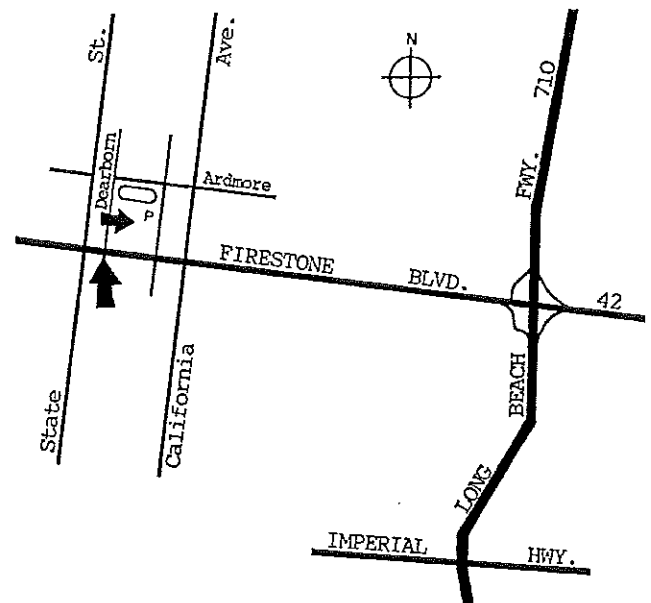

SOUTH GATE

SOUTH GATE HIGH SCHOOL