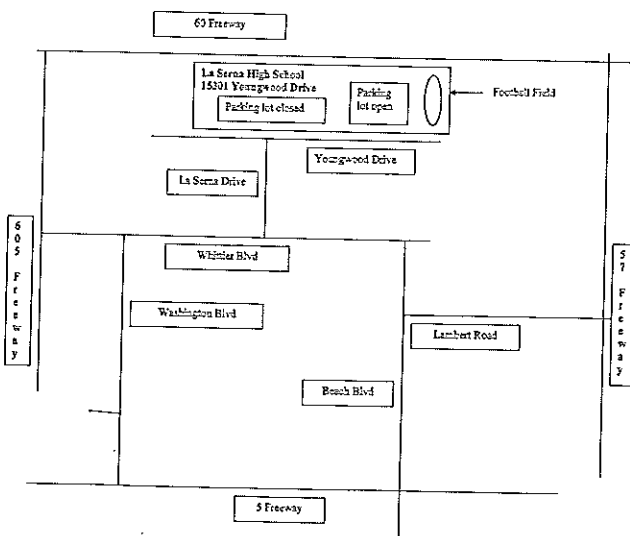

SOUTH COUNTY TROJANS OF EAST WHITTIER

LA SERNA HIGH SCHOOL
15301 YOUNGWOOD DRIVE, WHITTIER