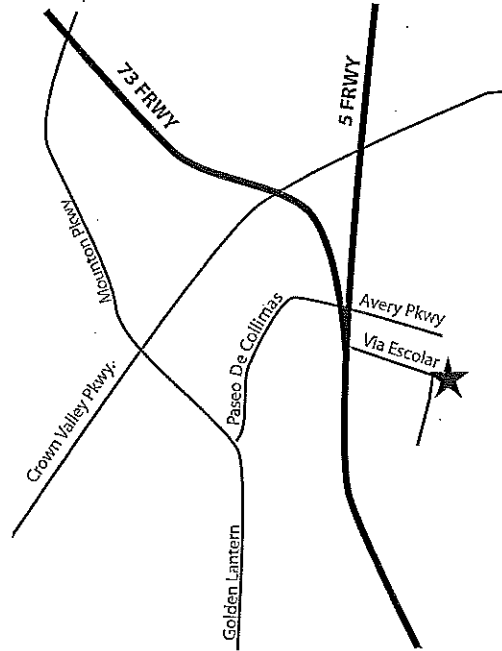

# SOUTH ORANGE COUNTY

CAPO VALLEY HIGH SCHOOL  
26301 Via Escolar, Mission Viejo

**DIRECTIONS TO DAN HILLS HIGH SCHOOL:** 5 or 405 South to Camino Capistrano, Left to Stonehill, Right to Golden Lantern, Right to Acapulco, Left to the Stadium.